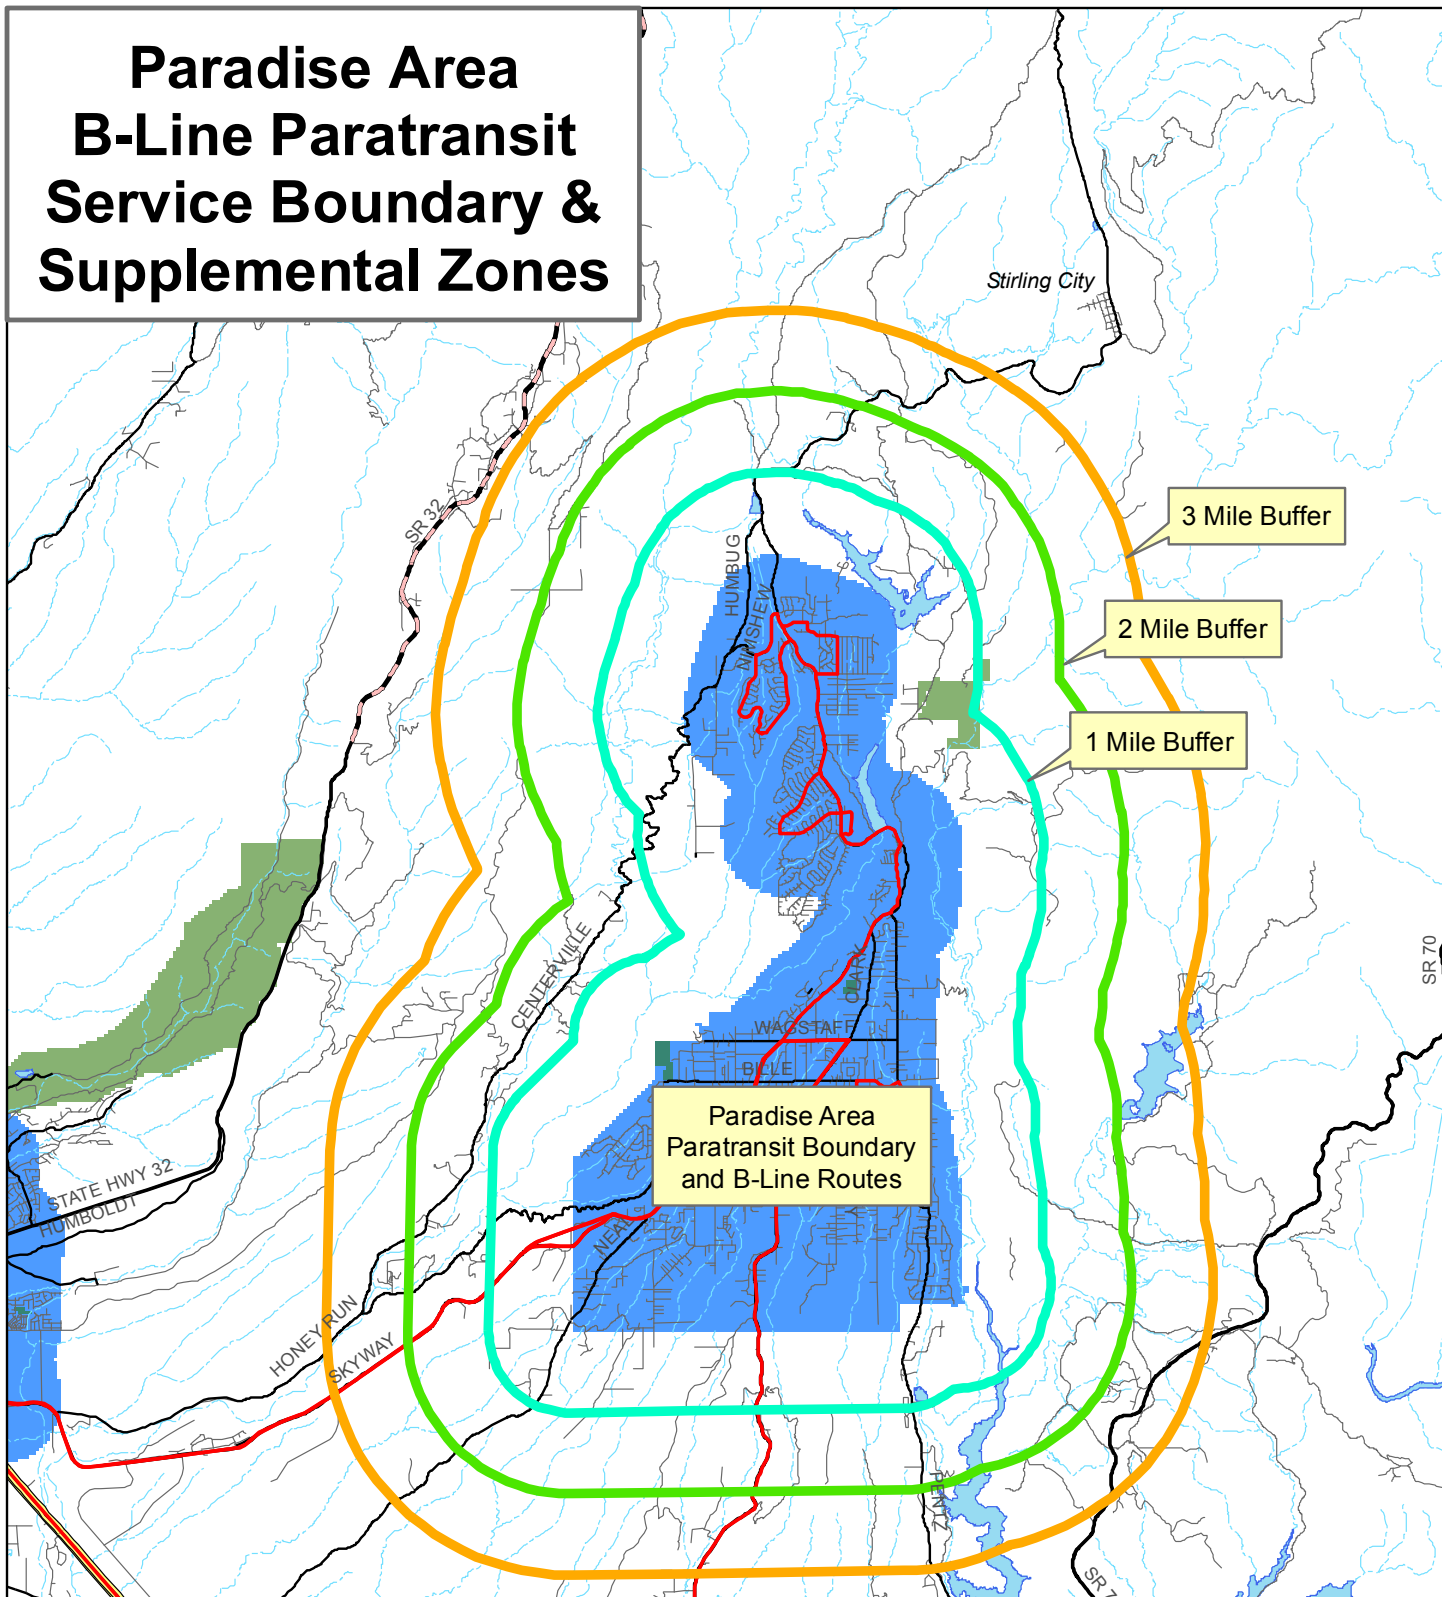

# Paradise Area B-Line Paratransit Service Boundary & Supplemental Zones

## Legend

-  Paradise Area - Paratransit Boundary (Existing)
-  Supplemental Service - Zone 1 (1 mile buffer)
-  Supplemental Service - Zone 2 (2 mile buffer)
-  Supplemental Service - Zone 3 (3 mile buffer)